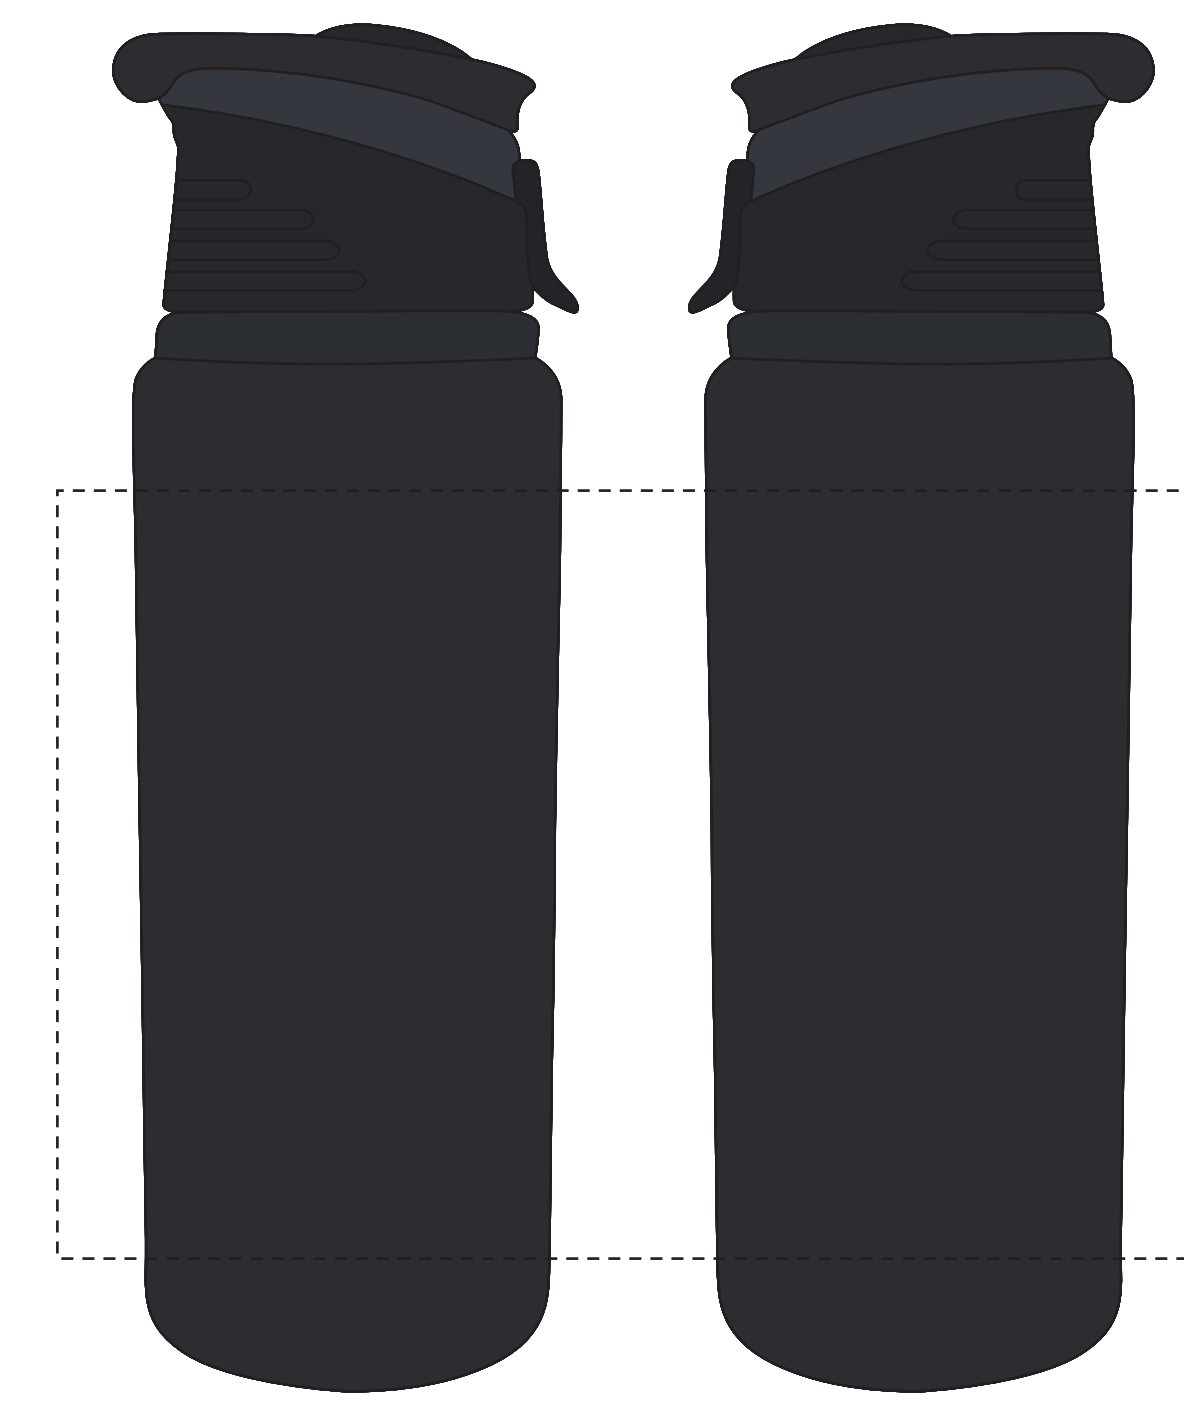

1 OR 2 COLOR WRAPAROUND

F.P.O.

Dashed Line For Imprint Area Only. Will Not Print.

Artist/Date:	Item #: 5663	Proofing:
Order #:	Imprint Size: 3" W x 4" H	
Ship Date:	Wraparound: 6" W x 4" H	
Imprint Color:	Imprint Type: Standard Silkscreen	
Item Color:		

Wrap Disclaimer: No redo's or reruns for artwork alignment issues. We highly suggest ordering 2-sided imprint when 2 logos or opposite sides are desired. We cannot guarantee a wrap will print on opposite sides.

Dashed Line For Imprint Area Only. Will Not Print.

Artist/Date:	Item #: 5663	Proofing:
Order #:	Imprint Size: 3" W x 4" H	
Ship Date:	Wraparound: 6" W x 4" H	
Imprint Color:	Imprint Type: Standard Silkscreen	
Item Color:		

COMPOSITE NOT ACTUAL SIZE

Side 1

LASER ENGRAVES
LASER ENGRAVE
Laser Engraves Silver

F.P.O.

Dashed Line For Imprint Area Only. Will Not Print.

Artist/Date:	Item #: 5663	Proofing:
Order #:	Imprint Size: 1.75" W x 4" H	
Ship Date:	Imprint Type: Laser Engraved	
Imprint Color:		
Item Color:		