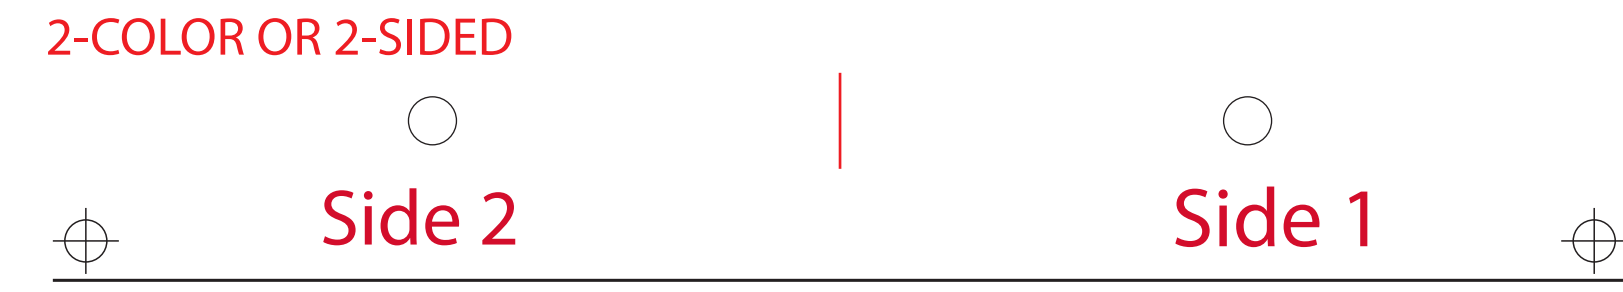

1 OR 2 COLOR WRAPAROUND

F.P.O.

Dashed Line For Imprint Area Only. Will Not Print.

Artist/Date:	Item #: 5663	Proofing:
Order #:	Imprint Size: 3" W x 4" H	
Ship Date:	Wraparound: 6" W x 4" H	
Imprint Color:	Imprint Type: Standard Silkscreen	
Item Color:		

Dashed Line For Imprint Area Only. Will Not Print.

Artist/Date:	Item #: 5663	Proofing:
Order #:	Imprint Size: 3" W x 4" H	
Ship Date:	Wraparound: 6" W x 4" H	
Imprint Color:	Imprint Type: Standard Silkscreen	
Item Color:		